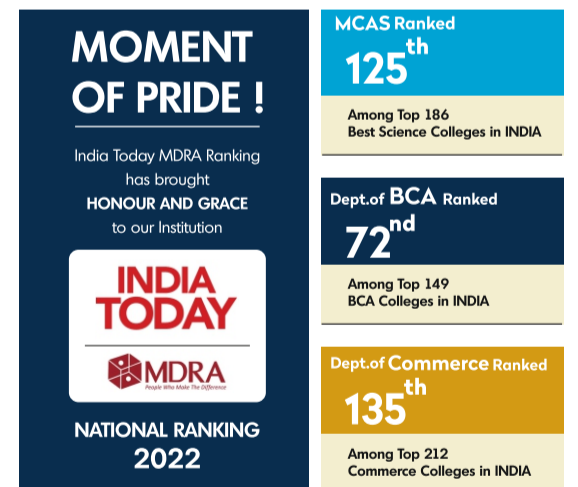

# ACHIEVEMENTS OF VANETRA MUTHAYAMMAL INSTITUTIONS

STAR COLLEGE SCHEME - DBT (2018 - 2021)

ACCREDITED BY NAAC WITH 'A' GRADE

MDRA Ranking 2022

IIC Annual Performances 2022

Internshala Annual Rankings 2022

WE ARE AWARDED AS BEST AMONG RURAL DEVELOPMENT INSTITUTIONS (KONGU REGION) BY HON'BLE HIGHER EDUCATION MINISTER Thiru. K.PONMUDI at **கற்றல்** Award 1 - 2nd Edition